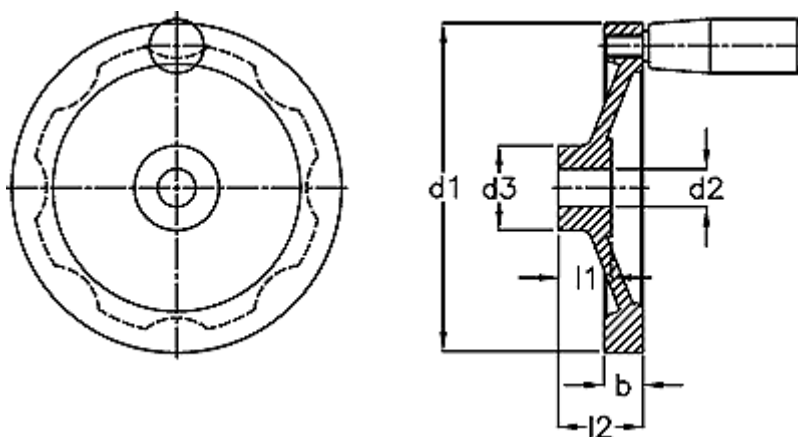

Data Sheet

Article number: 20350332

Description: E+G Handwheel
GN 321.5-200-K18-D-DR

Measures

b	= 26
d1	= 200
d2 H7	= 18
d3	= 39
l1	= 24
l2	= 50.0